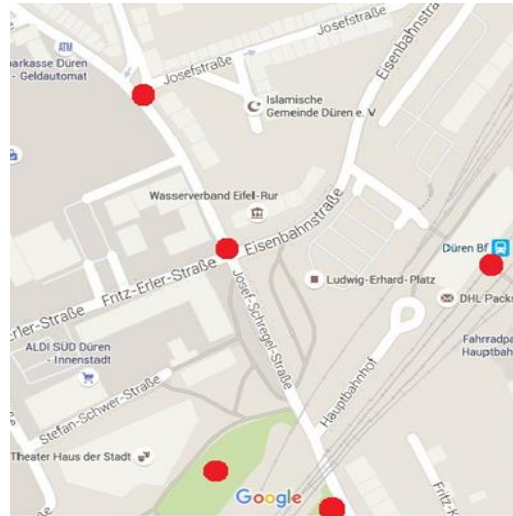

Shopping & Grocery

In the city you find everything from clothing to groceries. The stores are located nearby each other and cheap.

- Shop des Deutschen Roten Kreuz (Oberstraße 14)
- Ernstings Family, KIK, New Yorker (Stadtcenter Düren, Kuhgasse 8)
- Woolworth (Kölnstr. 17+19)
- C&A (Joseph-Schregel-Str. 5)
- Netto (Kleine Zehnthofstraße 34)
- Aldi (Fritz-Erler- Str.11)

Restaurants

Delicious food for a good price:

- Mongol Hann -Mongolisch/ Asiatisch (Josef-Schregel-Straße 29)
- Subway-Sandwiches (Josef-Schregel-Straße 12)
- Hotalo- Chinesisch Muro- Dönerladen Stadt Center (Kuhgasse 8)
- Oy-Mann Grill-Dönerladen (Ahrweilerplatz 6)

CITY GUIDE DÜREN - FOR TEENS FROM TEENS

- Shopping & Grocery Shopping
- Places you should avoid by darkness
- If you got problems...
- Free Time
- Cheap Restaurants

Places you should avoid by darkness!

If you got problems ...

Free Time

- **Das Lumen movies :**
Fritz- Erler- Straße 21
www.dasLumen.de
- **Endart Disco:**
Veldener Straße 59
www.Endart.de
- **Cafe & Bar celona:**
Weierstraße 1
www.celona.de
- **99er Sports ground:**
Mariaweilerstraße 81
www.gfcdueren99-jugendfußball.de
- **Multikulti youth club:**
Rudolf-Schock-Platz
www.multikulti-dueren.de
- **youth club AWO:**
Marie-Juchacz-Straße 21
www.awo-dn.de
- **Thomas-Morus-Haus Düren**
Grüngürtel 41a
www.tmh-dueren.de
- **Buji GYM Kick- & Thaiboxing:**
Alte Jülicher Straße 64
www.bujigym.de